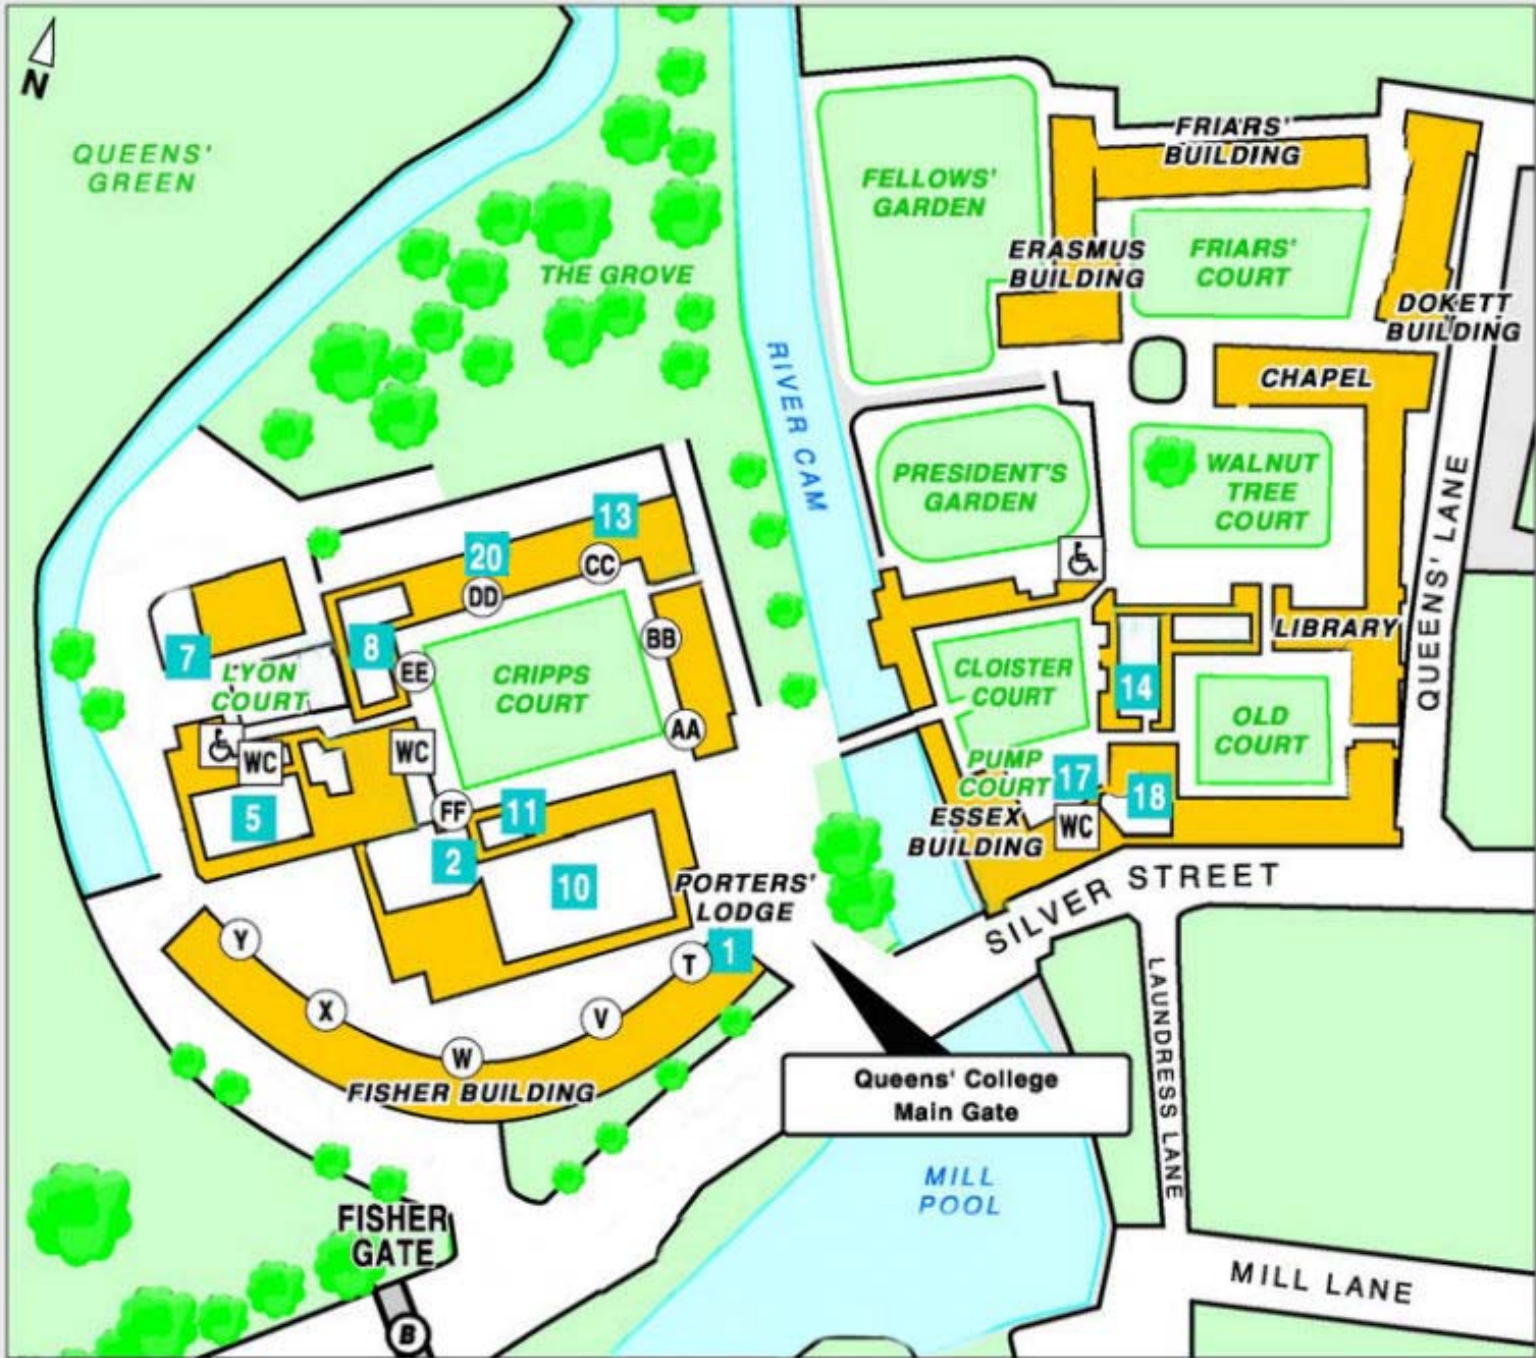

# Fifth International Conference on The Dialogical Self

Cambridge, UK, 26-29th August 2008

**QUEENS' COLLEGE**  
Silver Street  
Cambridge CB3 9ET

**PORTERS' LODGE**  
Tel: +44 (0)1223 335511

### Information, Drinks & Food

- 1 - Porters' Lodge
- 2 - Conference Registration & Information Office
- 8 - Conservatory & Bar (Tea, Coffee & Juice)
- 10 - Cripps Dining Hall (Breakfast, Lunch & Dinner)
- 13 - Housekeeping Office
- 14 - Old Hall (Gala dinner)